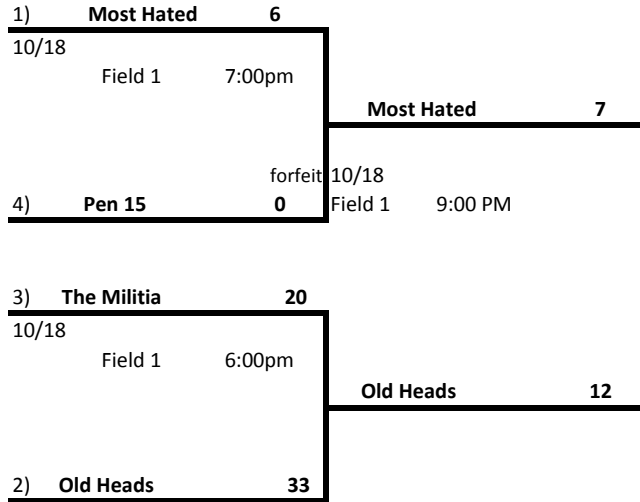

BLOOMSBURG UNIVERISTY INTRAMURAL FLAG FOOTBALL COMPETITIVE LEAGUE FALL I 2010

The Championship game between both leagues
will be played on Friday, Oct. 22nd @ 6:00pm

Monday/Wednesday League

Tuesday/Thursday League